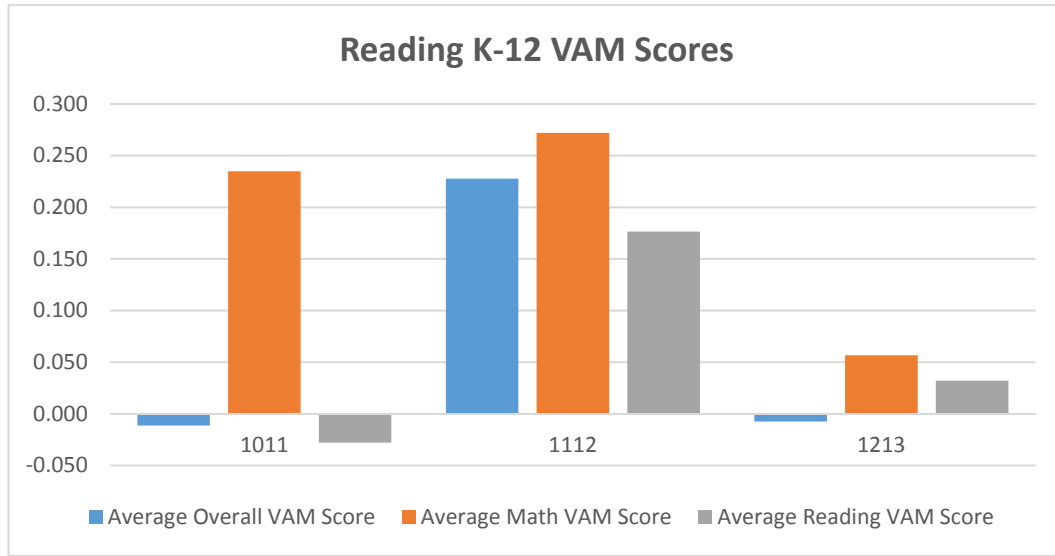

Reading K-12 VAM Scores

PROGRAM_NAME   Reading K-12

Completion Year	Average Overall VAM Score	Average Math VAM Score	Average Reading VAM Score
1011	-0.011	0.235	-0.028
1112	0.228	0.272	0.176
1213	-0.008	0.057	0.032
Grand Total	0.094	0.196	0.070

Completion Year	Number of Completers	Completers with VAM Score	In Field Math	In Field Reading
1011	40	8	0	8
1112	48	14	0	11
1213	37	10	10	0