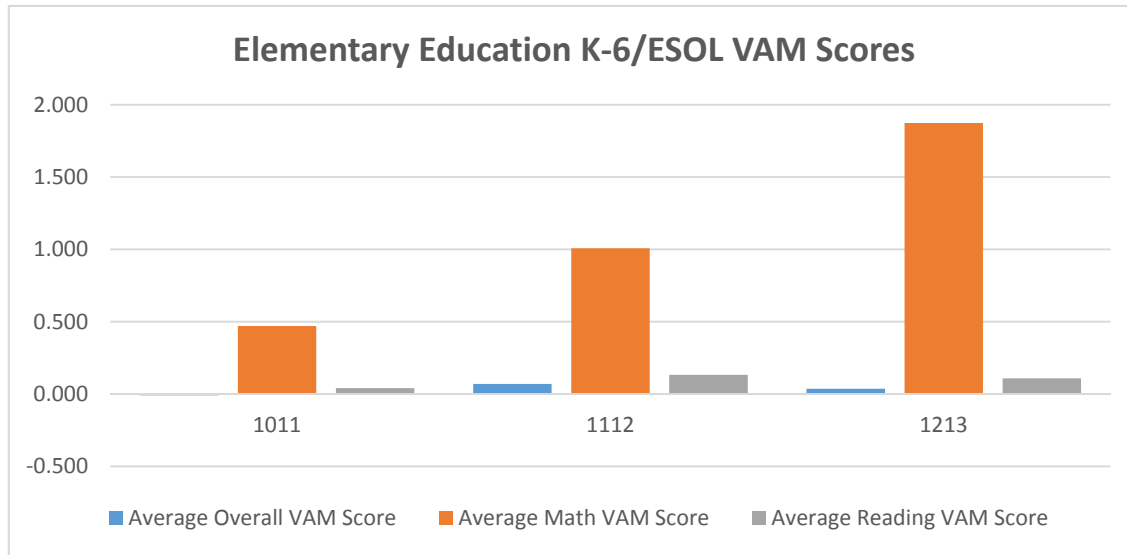

Elementary Education K-6/ESOL VAM Scores

PROGRAM_NAME Elementary Education K-6/ESOL Endorsement

Completion Year	Average Overall VAM Score	Average Math VAM Score	Average Reading VAM Score
1011	-0.009	0.470	0.041
1112	0.069	1.008	0.133
1213	0.037	1.874	0.108
Grand Total	0.034	1.874	0.094

Completion Year	Number of Completers	Completers with VAM Score	In Field Math	In Field Reading
1011	193	36	23	31
1112	192	40	25	31
1213	201	46	34	35