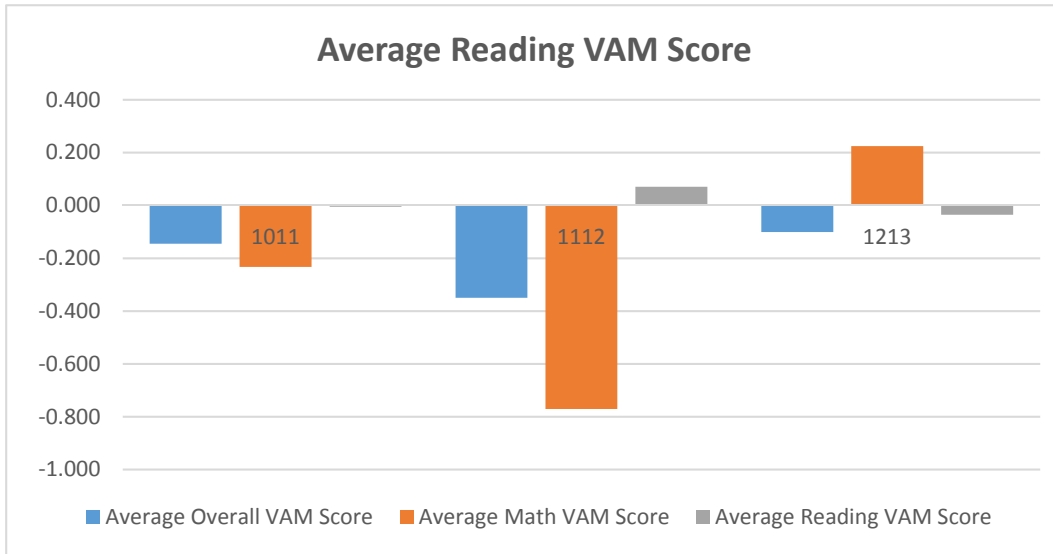

Early Childhood Education VAM Scores

PROGRAM_NAME PreK-Primary Education Age 3-Grade 3/ESOL Endorsement

Completion Year	Average Overall VAM Score	Average Math VAM Score	Average Reading VAM Score
1011	-0.145	-0.233	-0.005
1112	-0.350	-0.771	0.071
1213	-0.101	0.224	-0.036
Grand Total	-0.174	-0.158	-0.008

Completion Year	Number of Completers	Completers with VAM Score	In Field Math	In Field Reading
1011	38	2	0	0
1112	46	2	0	0
1213	47	4	0	0