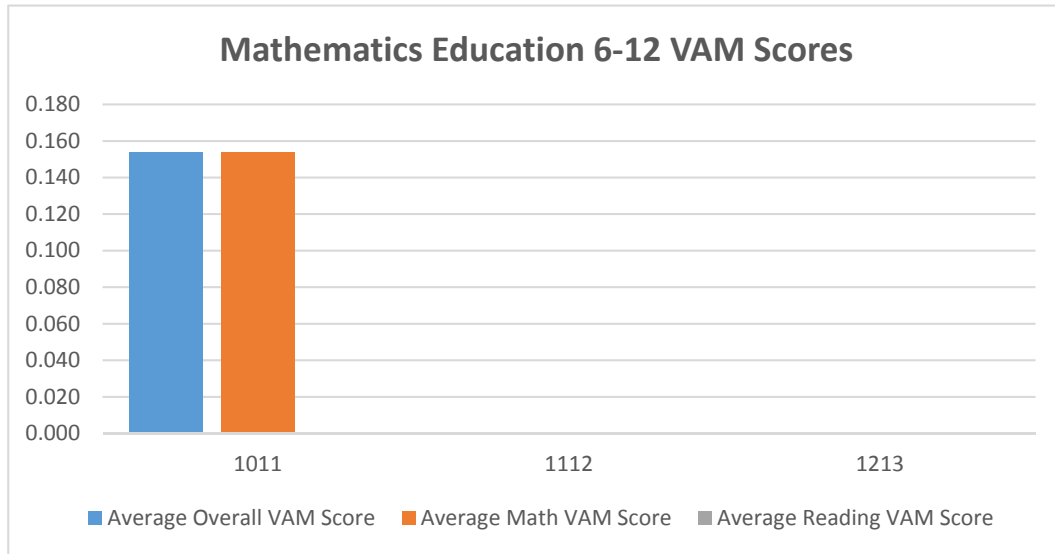

Mathematics Education 6-12 VAM Scores

PROGRAM_NAME Mathematics 6-12

Completion Year	Average Overall VAM Score	Average Math VAM Score	Average Reading VAM Score
1011	0.154	0.154	N/A
1112	N/A	N/A	N/A
1213	N/A	N/A	N/A
Grand Total	0.154	0.154	N/A

Completion Year	Number of Completers	Completers with VAM Score	In Field Math	In Field Reading
1011	4	1	1	1
1112	5	0	0	0
1213	3	0	0	0