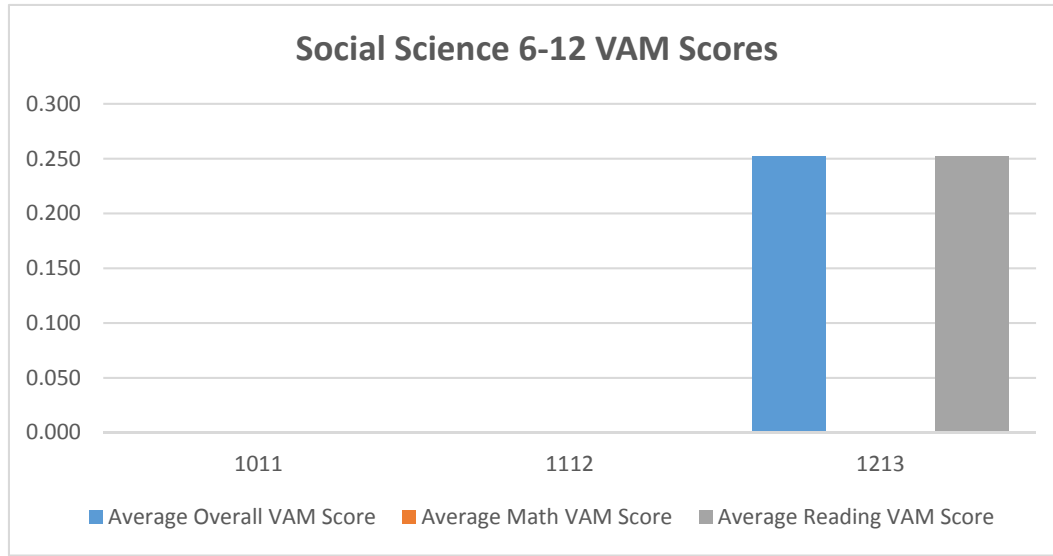

Row Labels	Average Overall VAM Score	Average Math VAM Score	Average Reading VAM Score
1011	0.114	0.170	0.058
1112	N/A	N/A	N/A
1213	N/A	N/A	N/A
Grand Total	0.114	0.170	0.058

Completion Year	Number of Completers	Completers with VAM Score	In Field Math	In Field Reading
1011	8	1	0	0
1112	12	0	0	0
1213	7	0	0	0

Social Science 6-12 VAM Scores

PROGRAM_NAME Social Science 6-12

Row Labels	Average Overall VAM Score	Average Math VAM Score	Average Reading VAM Score
1011	N/A	N/A	N/A
1112	N/A	N/A	N/A
1213	0.253	N/A	0.253
Grand Total	0.253	N/A	0.253