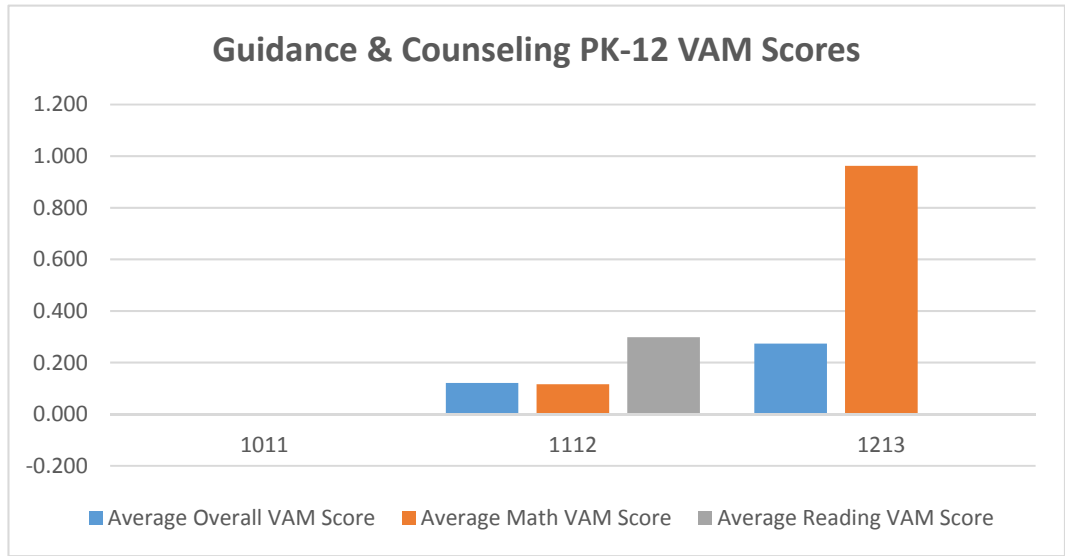

Guidance & Counseling PK-12 VAM Scores

PROGRAM_NAME   Guidance and Counseling PK-12

Completion Year	Average Overall VAM Score	Average Math VAM Score	Average Reading VAM Score
1011	N/A	N/A	N/A
1112	0.121	0.116	0.298
1213	0.273	0.962	-0.003
Grand Total	0.182	0.398	0.148

Completion Year	Number of Completers	Completers with VAM Score	In Field Math	In Field Reading
1011	5	0	0	0
1112	12	3	0	0
1213	9	2	0	0