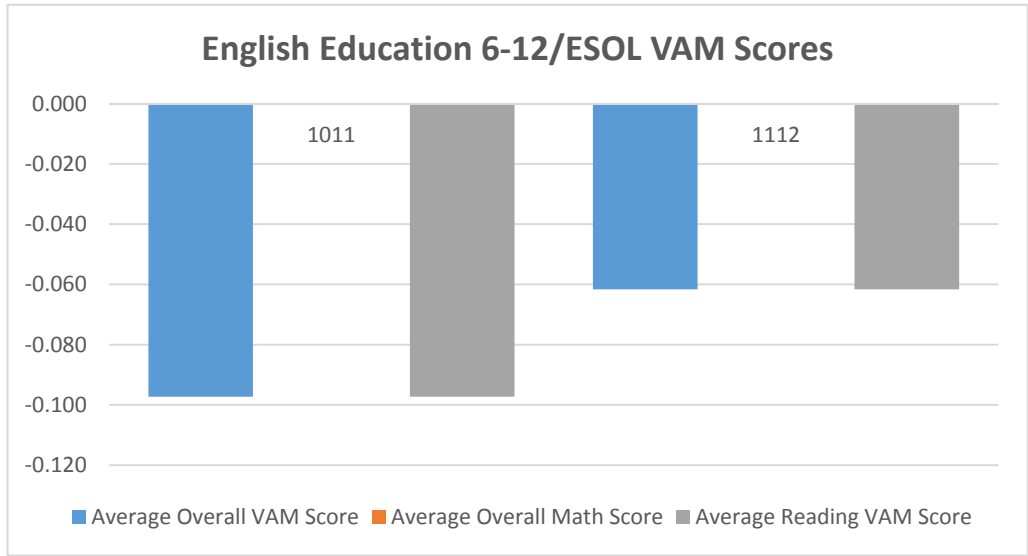

English Education 6-12/ESOL VAM Scores

PROGRAM_NAME English 6-12/ESOL Endorsement

Completion Year	Average Overall VAM Score	Average Overall Math Score	Average Reading VAM Score
1011	-0.097	N/A	-0.097
1112	-0.062	N/A	-0.062
Grand Total	-0.079	N/A	-0.079

Completion Year	Number of Completers	Completers with VAM Score	In Field Math	In Field Reading
1011	3	3	0	3
1112	3	3	0	3
1213	0	0	0	0