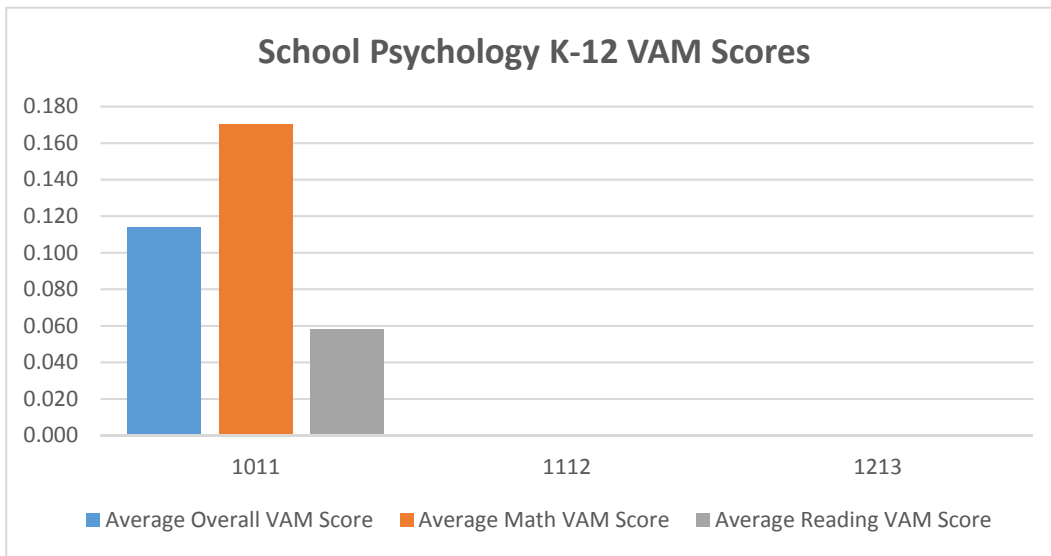

School Psychology K-12 VAM Scores

PROGRAM_NAME School Psychologist PK-12

Row Labels	Average Overall VAM Score	Average Math VAM Score	Average Reading VAM Score
1011	0.114	0.170	0.058
1112	N/A	N/A	N/A
1213	N/A	N/A	N/A
Grand Total	0.114	0.170	0.058

Completion Year	Number of Completers	Completers with VAM Score	In Field Math	In Field Reading
1011	8	1	0	0
1112	12	0	0	0
1213	7	0	0	0