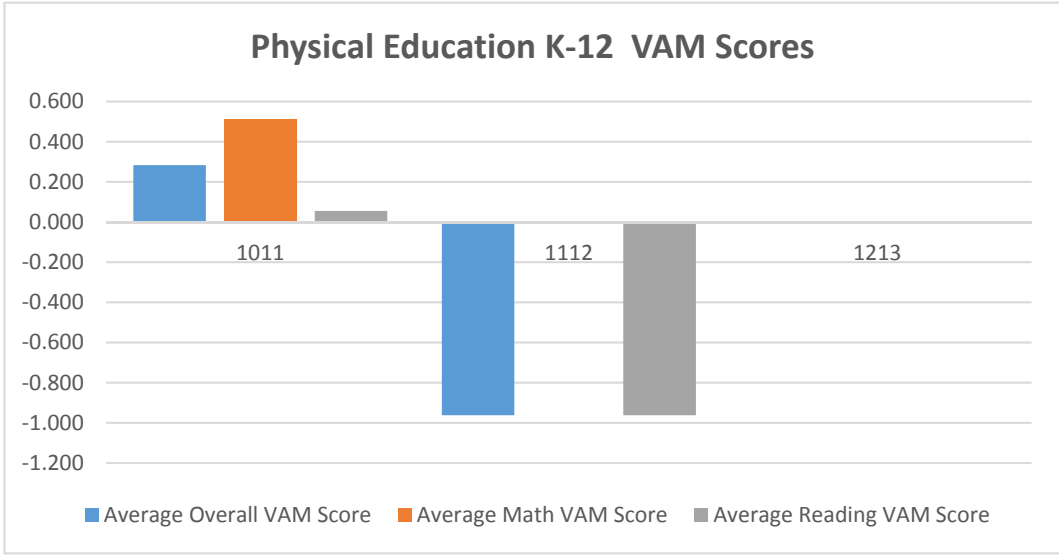

Physical Education K-12 VAM Scores

PROGRAM_NAME Physical Education K-12

Row Labels	Average Overall VAM Score	Average Math VAM Score	Average Reading VAM Score
1011	0.283	0.511	0.055
1112	-0.963	N/A	-0.963
1213	N/A	N/A	N/A
Grand Total	-0.340	0.511	-0.454

Completion Year	Number of Completers	Completers with VAM Score	In Field Math	In Field Reading
1011	12	1	0	0
1112	11	1	0	0
1213	5	0	0	0