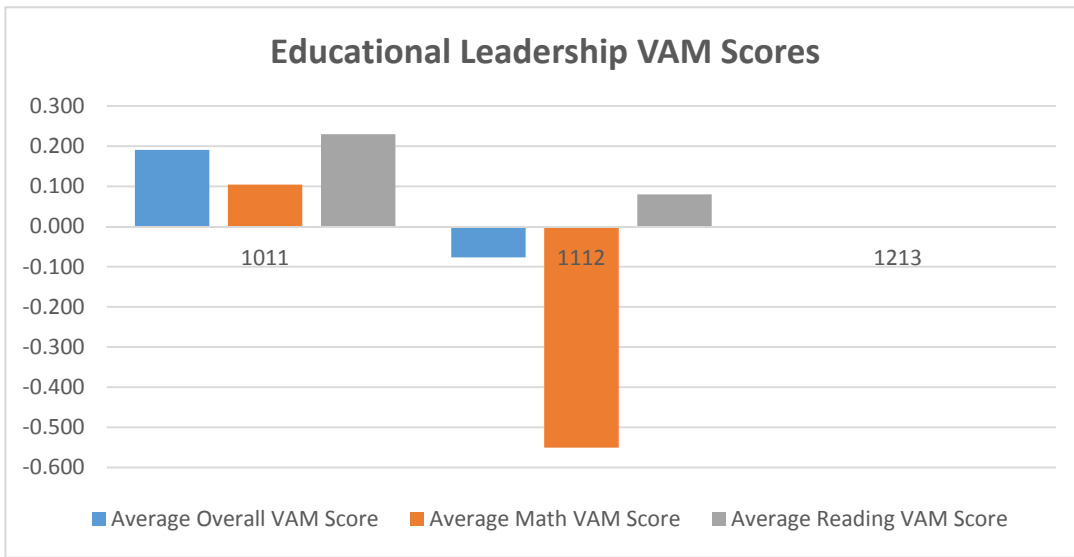

Educational Leadership VAM Scores

PROGRAM_NAME Educational Leadership

Completion Year	Average Overall VAM Score	Average Math VAM Score	Average Reading VAM Score
1011	0.191	0.104	0.230
1112	-0.077	-0.551	0.080
1213	N/A	N/A	N/A
Grand Total	0.024	-0.223	0.136

Completion Year	Number of Completers	Completers with VAM Score	In Field Math	In Field Reading
1011	13	3	0	0
1112	14	5	0	0
1213	10	0	0	0