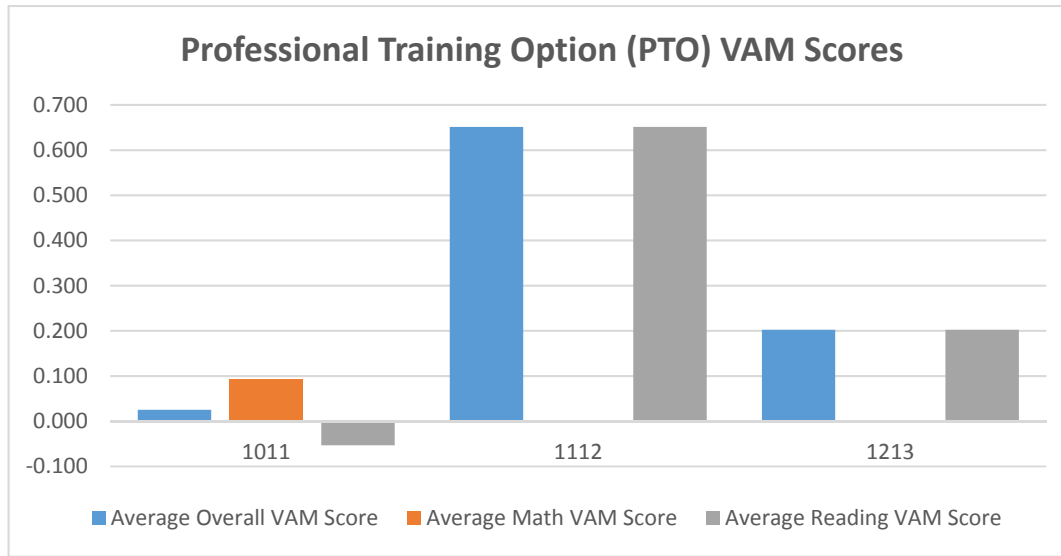

Professional Training Option (PTO) VAM Scores

PROGRAM_NAME Professional Training Option

Completion Year	Average Overall VAM Score	Average Math VAM Score	Average Reading VAM Score
1011	0.025	0.093	-0.053
1112	0.651	N/A	0.651
1213	0.202	N/A	0.202
Grand Total	0.322	0.093	0.309

Completion Year	Number of Completers	Completers with VAM Score	In Field Math	In Field Reading
1011	51	1	0	0
1112	70	1	0	0
1213	68	3	0	0