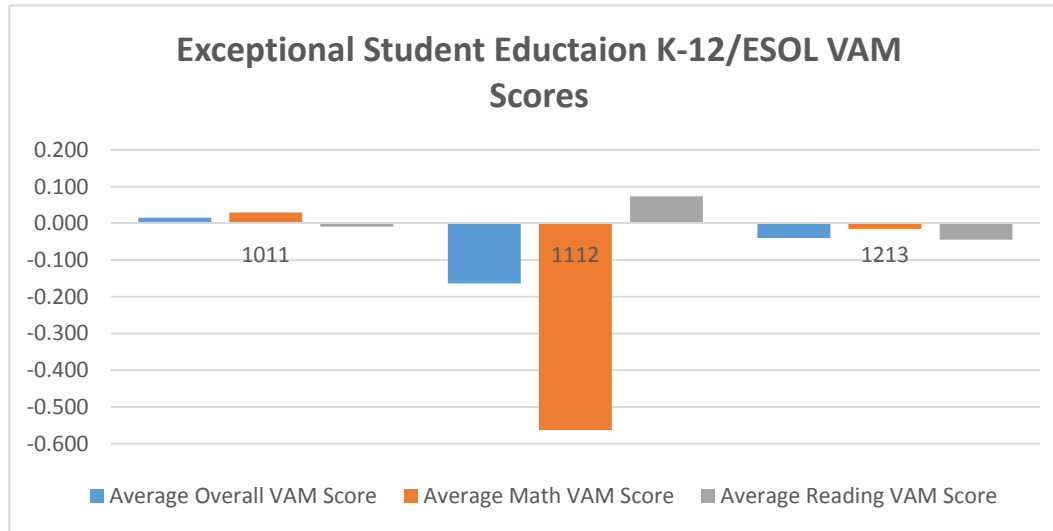

Exceptional Student Eductaion K-12/ESOL VAM Scores

PROGRAM_NAME   Exceptional Student Education K-12/ESOL Endorsement

Completion Year	Average Overall VAM Score	Average Math VAM Score	Average Reading VAM Score
1011	0.015	0.030	-0.009
1112	-0.164	-0.563	0.074
1213	-0.040	-0.015	-0.044
Grand Total	-0.059	-0.148	0.004

Completion Year	Number of Completers	Completers with VAM Score	In Field Math	In Field Reading
1011	31	6	0	0
1112	26	6	0	0
1213	36	9	0	0