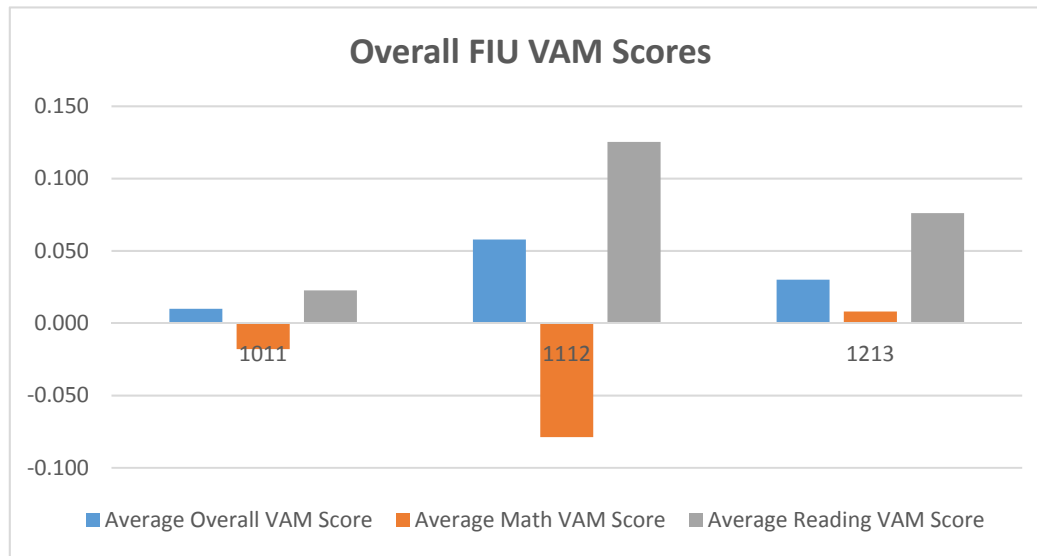

Overall FIU VAM Scores All Programs

PROGRAM_NAME (All)

Completion Year	Average Overall VAM Score	Average Math VAM Score	Average Reading VAM Score
1011	0.010	-0.018	0.023
1112	0.058	-0.079	0.125
1213	0.030	0.008	0.076
Grand Total	0.034	-0.028	0.076

Social Science 6-12 VAM Scores

PROGRAM_NAME Social Science 6-12

Row Labels	Average Overall VAM Score	Average Math VAM Score	Average Reading VAM Score
1011	N/A	N/A	N/A
1112	N/A	N/A	N/A
1213	0.253	N/A	0.253
Grand Total	0.253	N/A	0.253