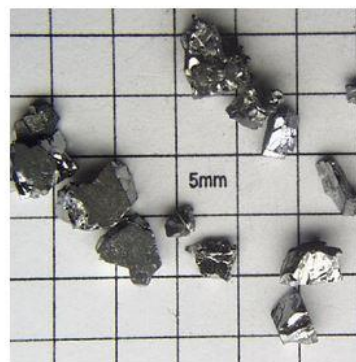

AS4300-AB

Element	Wt %
Te	99.999

Tellurium

Te

Irregular pieces 2mm up
Aspeco

Polished tellurium in T100-52 mount