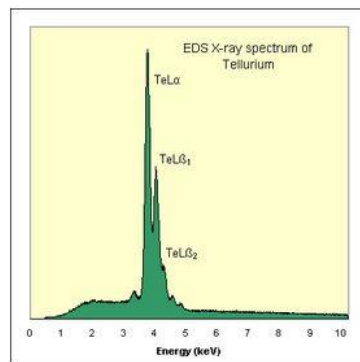

AS4300-AB

Element	Wt %
Te	99.999

Tellurium

Te

Irregular pieces 2mm up
Aspeco

Polished tellurium in T100-52 mount