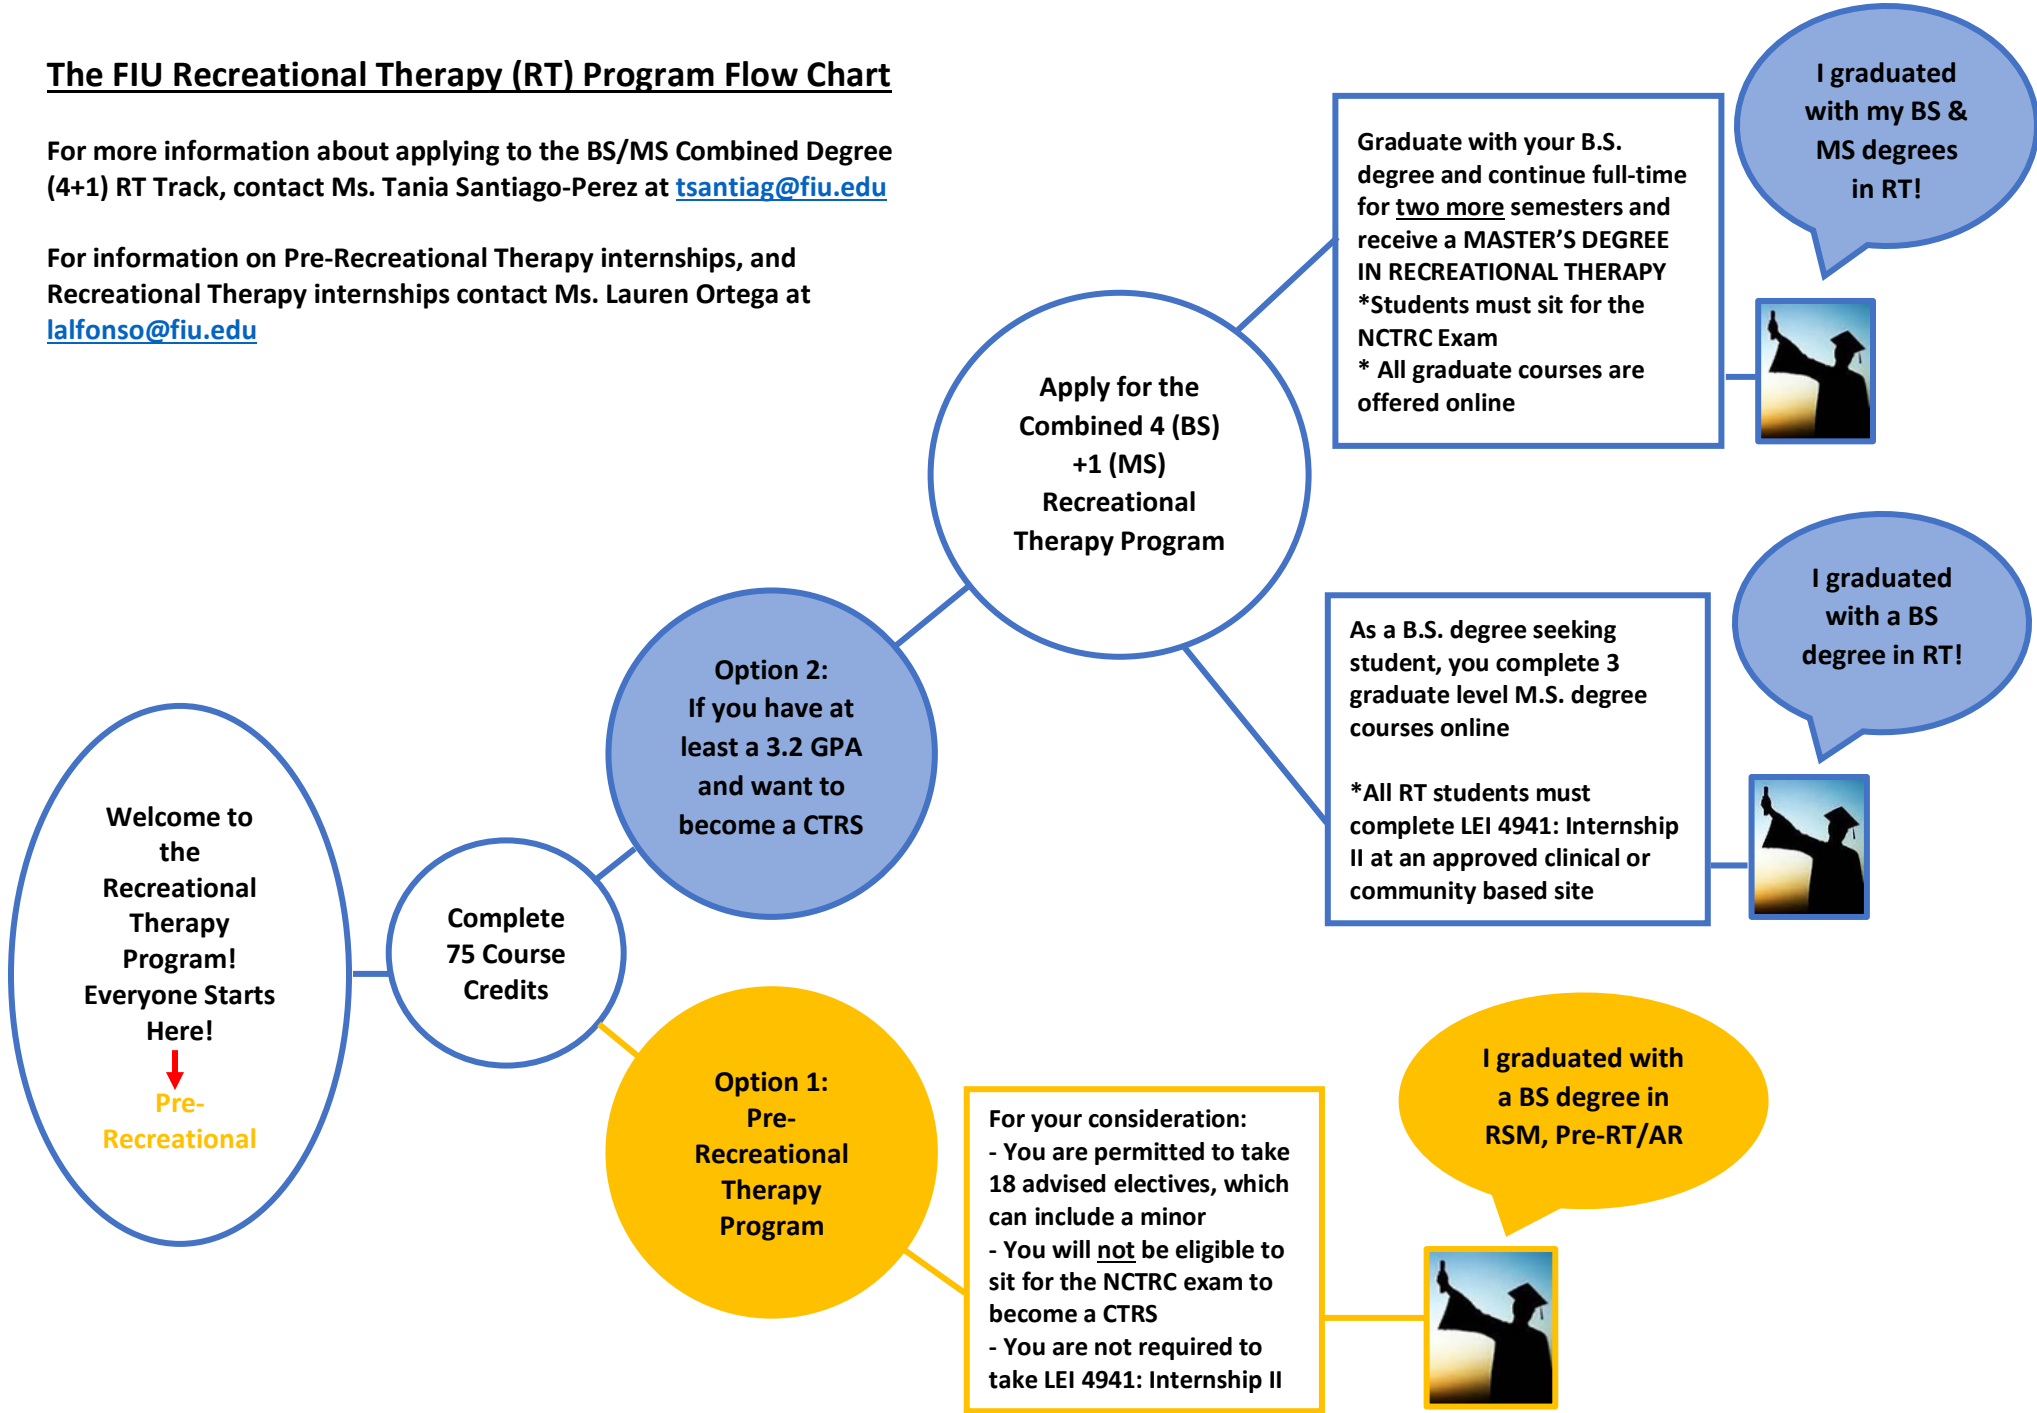

The FIU Recreational Therapy (RT) Program Flow Chart

For more information about applying to the BS/MS Combined Degree (4+1) RT Track, contact Ms. Tania Santiago-Perez at tsantiag@fiu.edu

For information on Pre-Recreational Therapy internships, and Recreational Therapy internships contact Ms. Lauren Ortega at lalfonso@fiu.edu

NCTRC = National Council for Therapeutic Recreation Certification
CTRS = Certified Therapeutic Recreation Specialist
Go to www.nctrc.org to learn more.