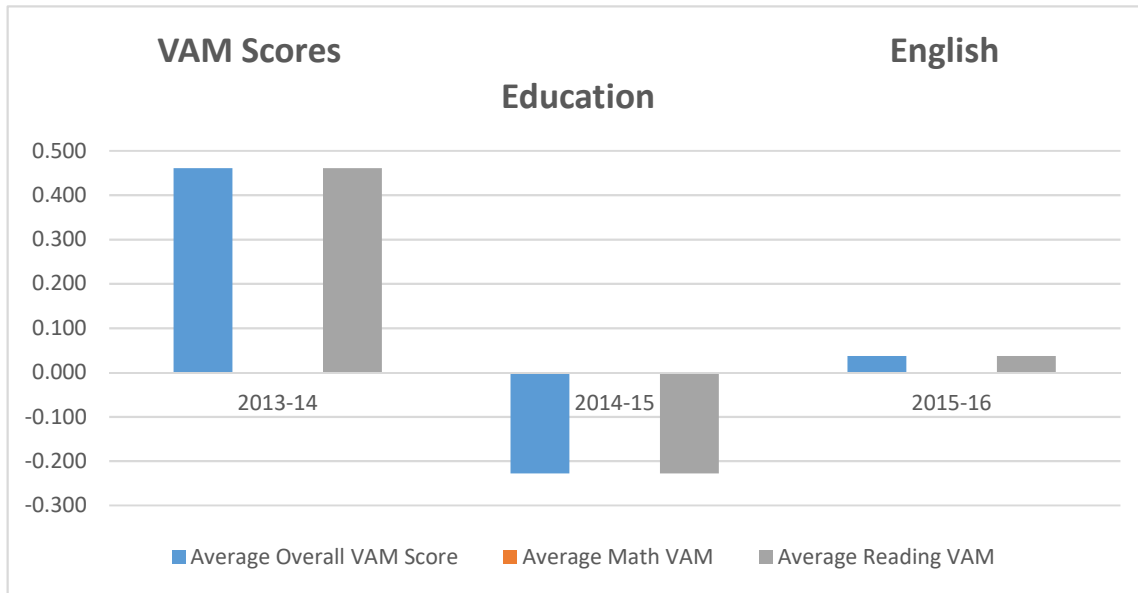

VAM Scores
English Education

Completion Year	Average Overall VAM Score	Average Math VAM	Average Reading VAM
2013-14	0.461		0.461
2014-15	-0.228		-0.228
2015-16	0.037		0.037
Grand Total	0.000		0.000