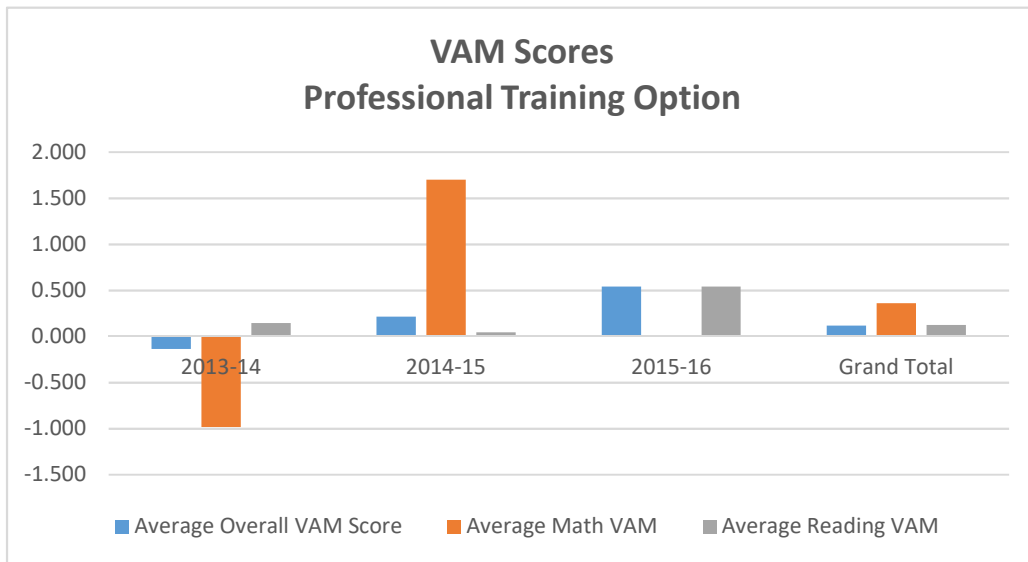

VAM Scores
Professional Training Option

Completion Year	Average Overall VAM Score	Average Math VAM	Average Reading VAM
2013-14	-0.137	-0.984	0.145
2014-15	0.214	1.701	0.044
2015-16	0.541		0.541
Grand Total	0.116	0.359	0.124