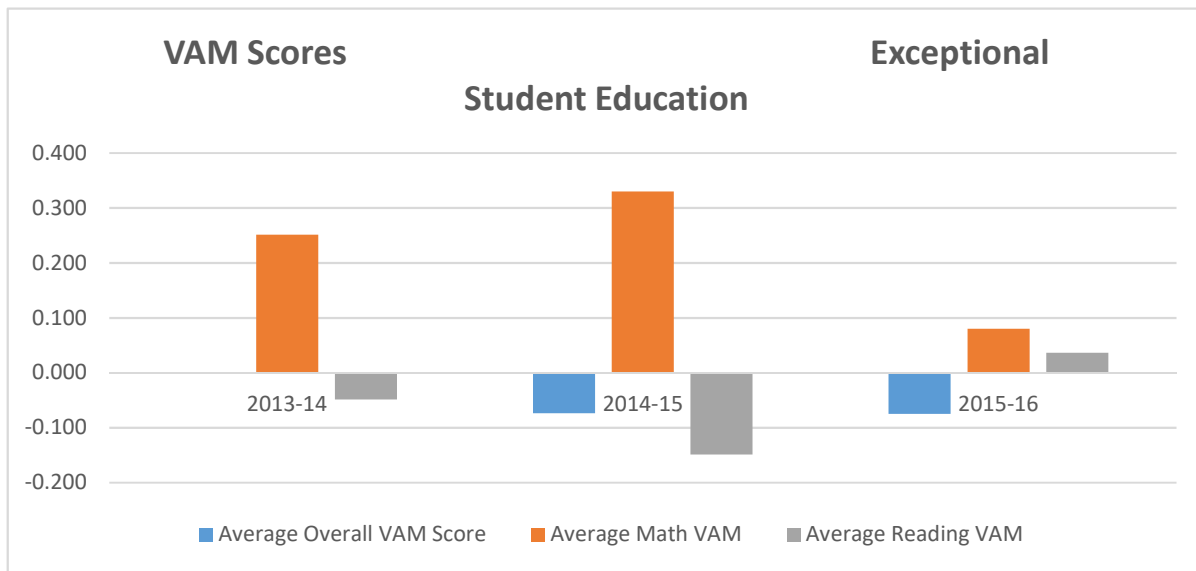

VAM Scores
Exceptional Student Education

Completion Year	Average Overall VAM Score	Average Math VAM	Average Reading VAM
2013-14	-0.001	0.251	-0.049
2014-15	-0.074	0.330	-0.149
2015-16	-0.075	0.080	0.036
Grand Total	-0.048	0.193	-0.038