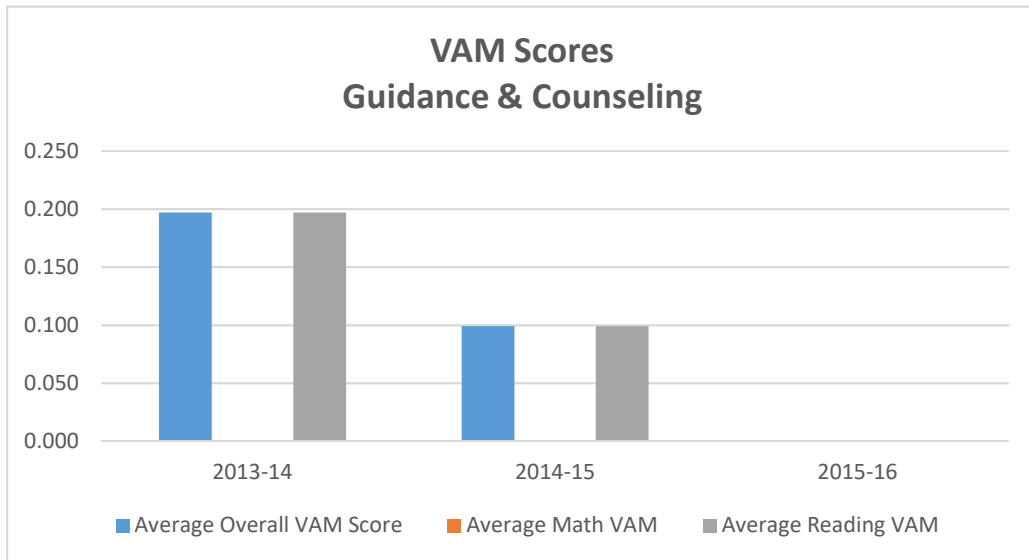

VAM Scores
Guidance & Counseling

Completion Year	Average Overall VAM Score	Average Math VAM	Average Reading VAM
2013-14	0.197		0.197
2014-15	0.099		0.099
2015-16			
Grand Total	0.148		0.148