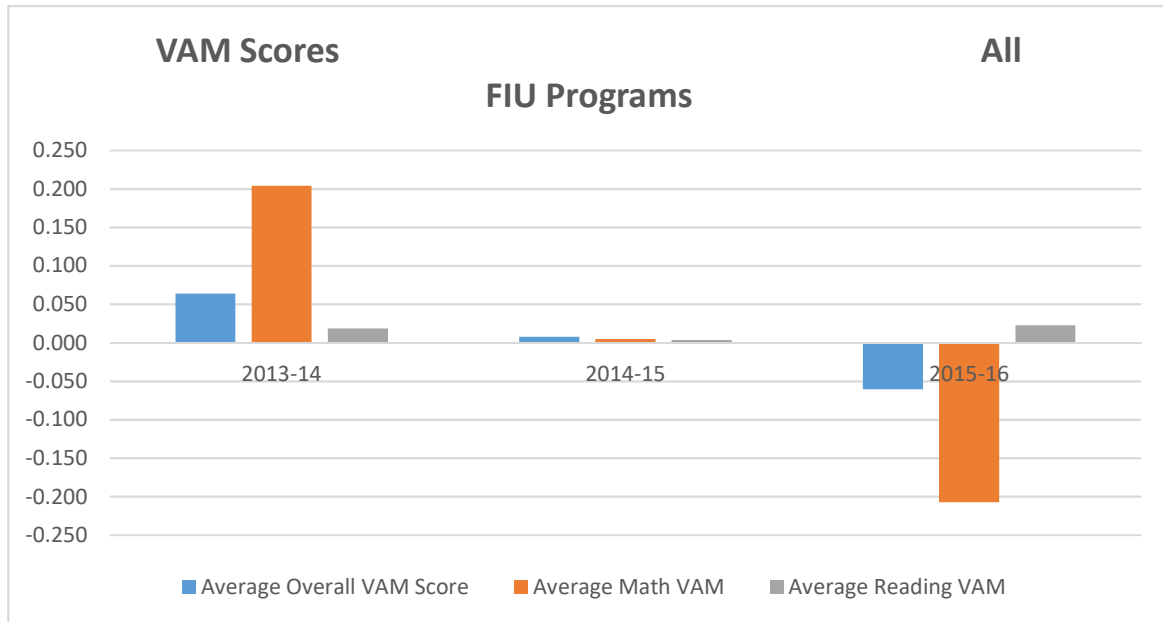

**VAM Scores
All FIU Programs**

Completion Year	Average Overall VAM Score	Average Math VAM	Average Reading VAM
2013-14	0.064	0.204	0.018
2014-15	0.008	0.005	0.003
2015-16	-0.060	-0.207	0.023
Grand Total	0.007	0.014	0.014