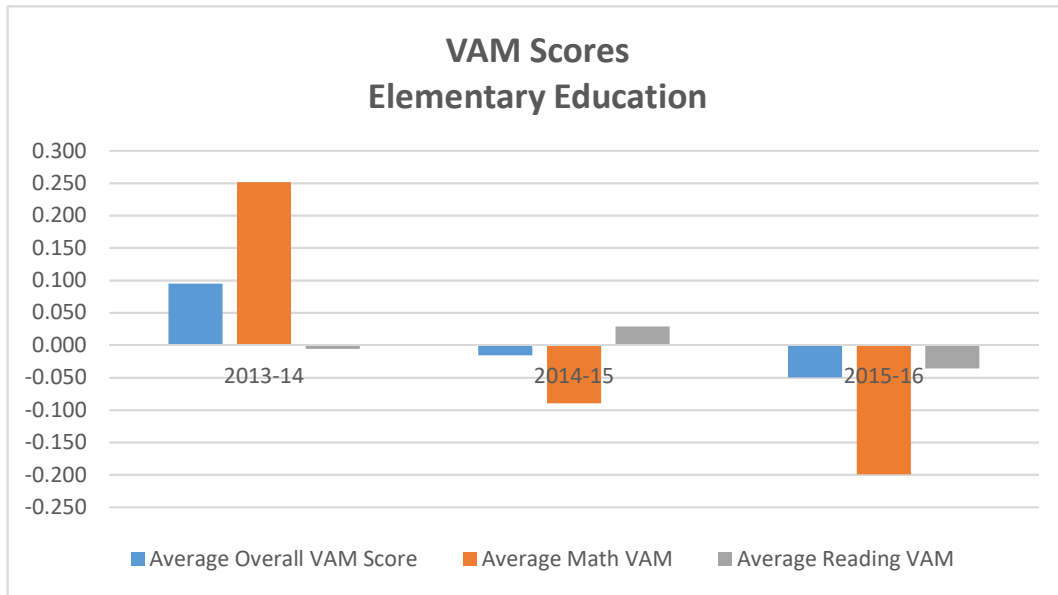

**VAM Scores
Elementary Education**

Completion Year	Average Overall VAM Score	Average Math VAM	Average Reading VAM
2013-14	0.095	0.251	-0.006
2014-15	-0.016	-0.090	0.029
2015-16	-0.050	-0.199	-0.036
Grand Total	0.021	0.021	-0.004