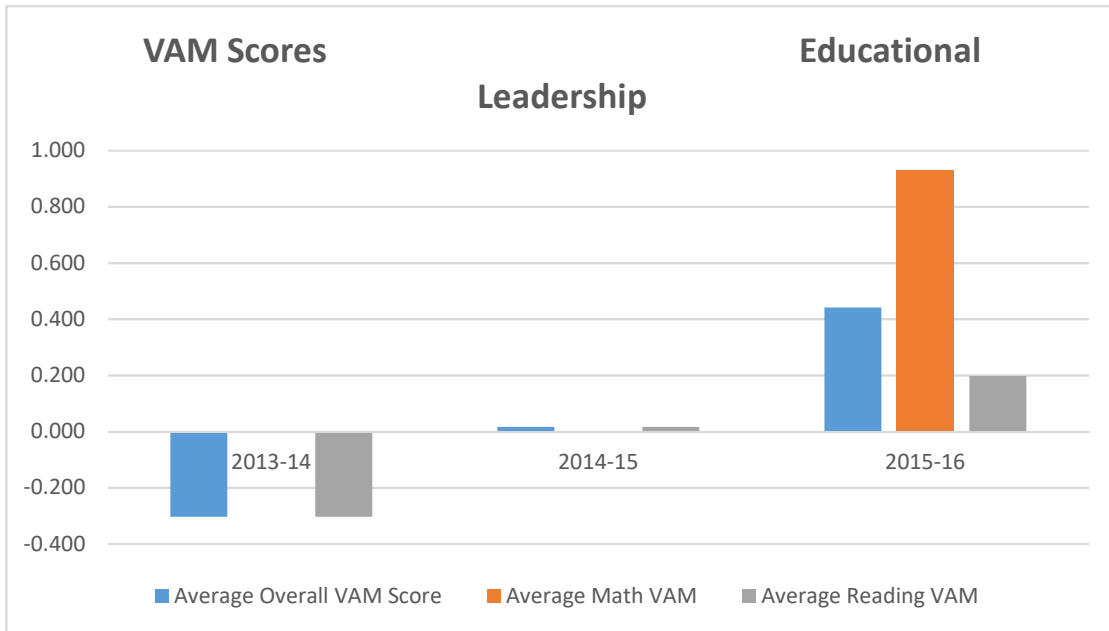

VAM Scores
Educational Leadership

Completion Year	Average Overall VAM Score	Average Math VAM	Average Reading VAM
2013-14	-0.304		-0.304
2014-15	0.016		0.016
2015-16	0.442	0.930	0.198
Grand Total	0.123	0.930	-0.039