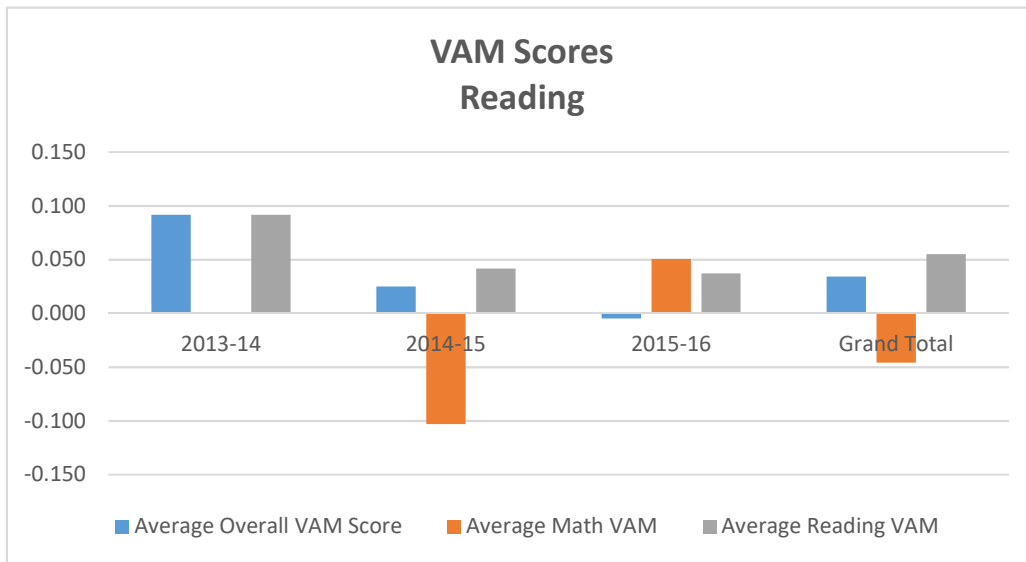

VAM Scores
Reading

Completion Year	Average Overall VAM Score	Average Math VAM	Average Reading VAM
2013-14	0.092		0.092
2014-15	0.025	-0.103	0.042
2015-16	-0.005	0.050	0.037
Grand Total	0.034	-0.046	0.055