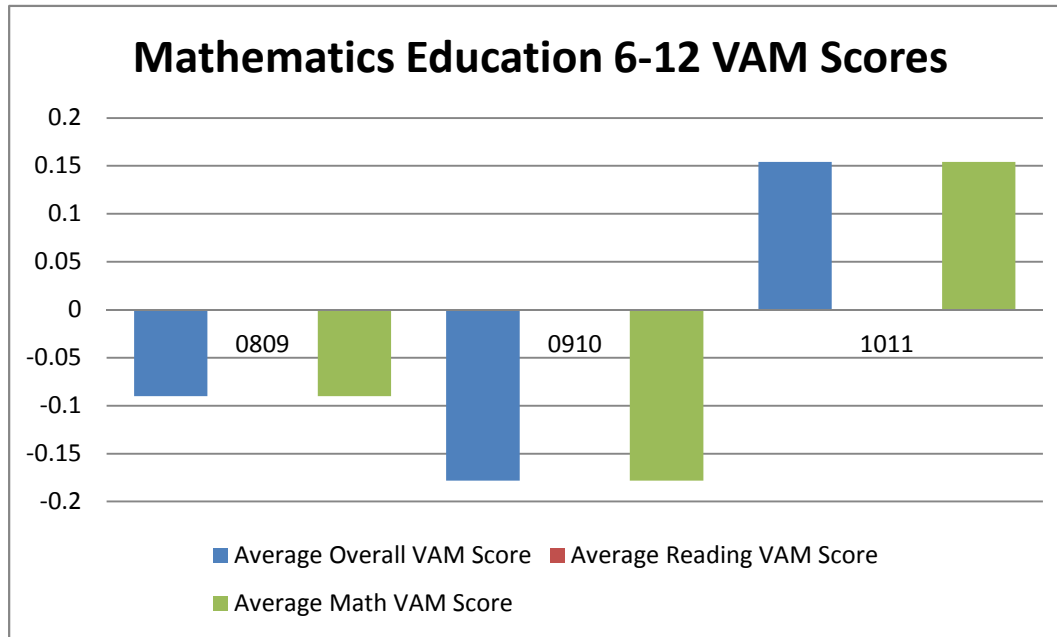

Mathematics Education 6-12 VAM Scores

PROGRAM_NAME Mathematics 6-12

Completion Year	Average Overall VAM Score	Average Reading VAM Score	Average Math VAM Score
0809	-0.090		-0.090
0910	-0.178		-0.178
1011	0.154		0.154
Grand Total	-0.051		-0.051

Completion Year	Number of Completers	Completers with VAM Score
0809	4	2
0910	8	1
1011	4	1