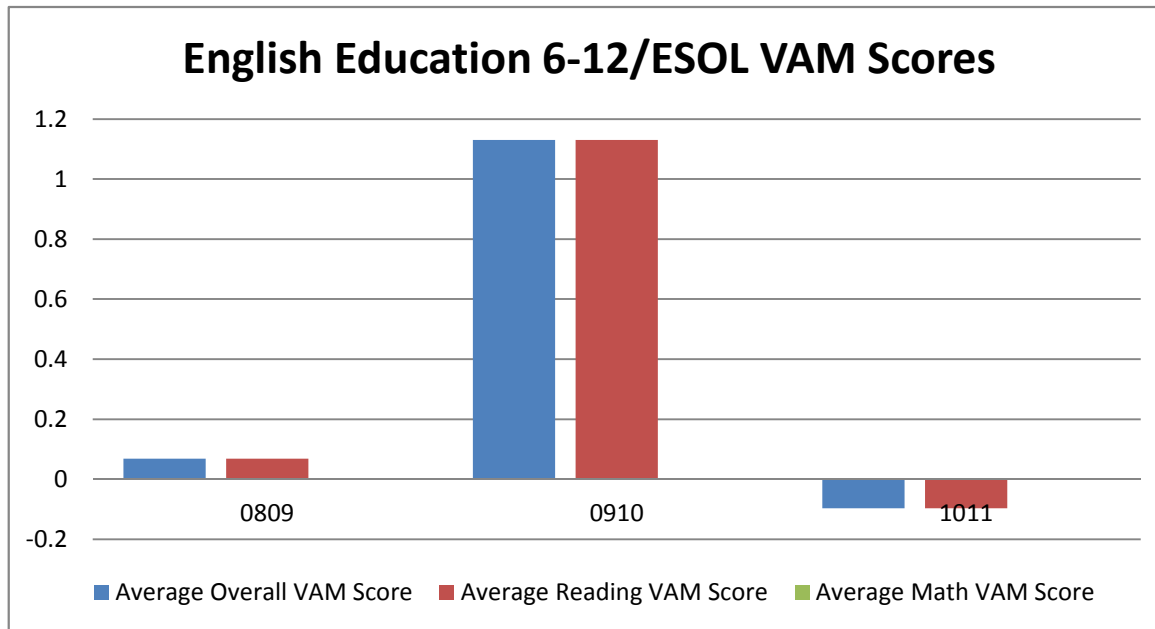

English Education 6-12/ESOL VAM Scores

PROGRAM_NAME English 6-12/ESOL Endorsement

Completion Year	Average Overall VAM Score	Average Reading VAM Score	Average Math VAM Score
0809		0.068	0.068
0910		1.130	1.130
1011		-0.097	-0.097
Grand Total		0.163	0.163

Completion Year	Number of Completers	Completers with VAM Score
0809	5	2
0910	4	1
1011	7	3