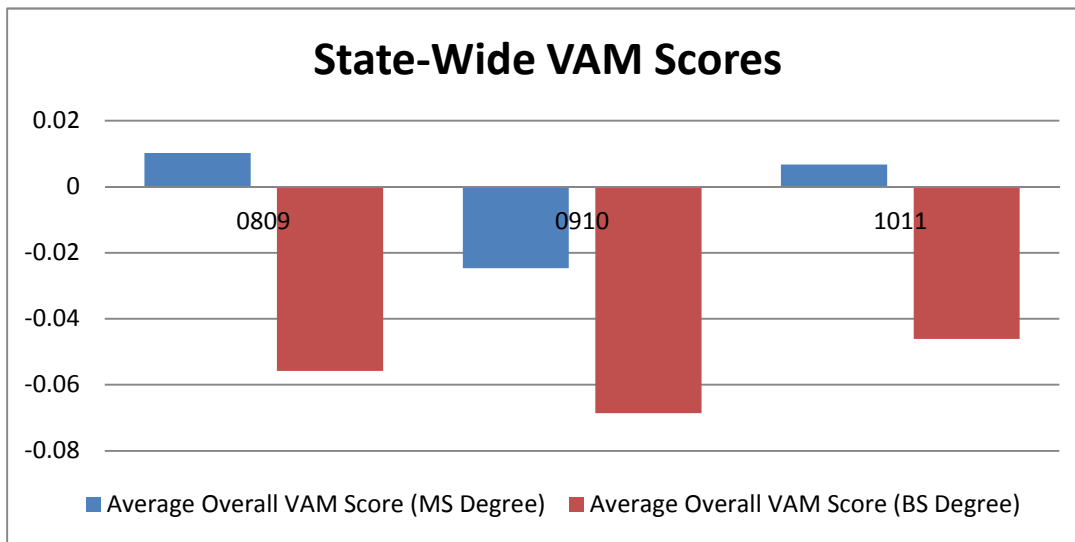

State-Wide VAM Scores

Completion Year	Average Overall VAM Score (MS Degree)	Average Overall VAM Score (BS Degree)
0809	0.010	-0.056
0910	-0.025	-0.069
1011	0.007	-0.046
Grand Total	-0.003	-0.057

Overall FIU VAM Score All Programs

Completion Year	Average Overall VAM Score	Average Math VAM Score	Average Reading VAM Score
0809	0.06	-0.12	0.14
0910	0.04	-0.04	0.09
1011	0.01	-0.02	0.02
Grand Total	0.04	-0.06	0.09

Completion Year	Number of Completers	Completers with VAM Score
0809	444	77
0910	442	58
1011	444	66

Educational Leadership VAM Scores

PROGRAM_NAME Educational Leadership

Completion Year	Average Overall VAM Score	Average Reading VAM Score	Average Math VAM Score
0809	0.181	0.404	0.069
0910	0.143	0.102	0.396
1011	0.191	0.230	0.104
Grand Total	0.172	0.200	0.149