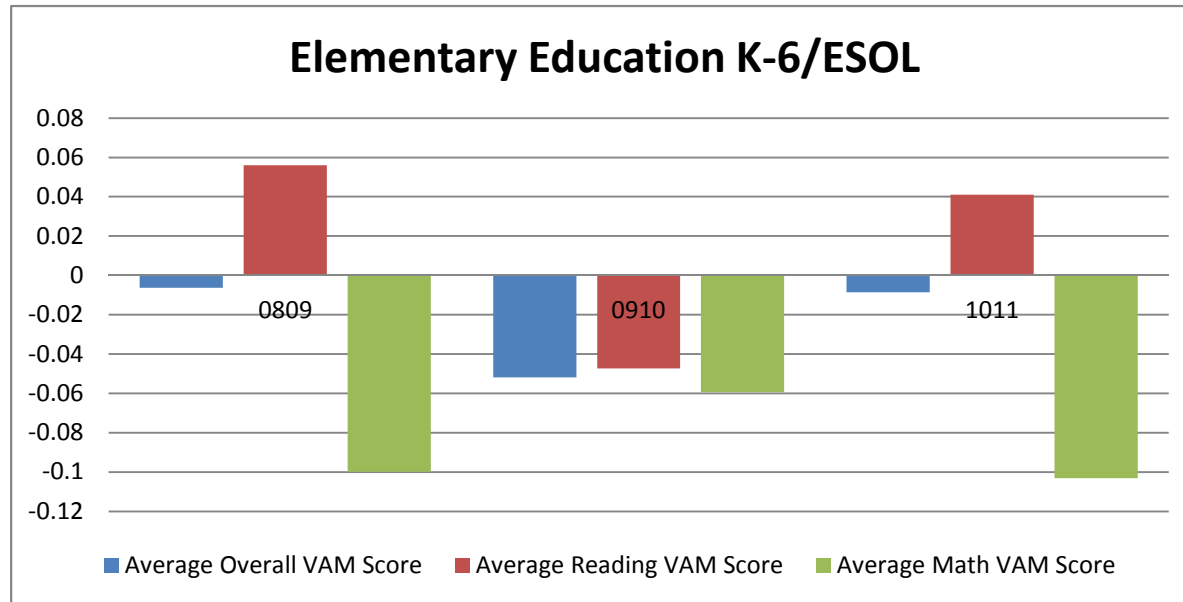

Elementary Education K-6/ESOL VAM Scores

PROGRAM_NAME Elementary Education K-6/ESOL Endorsement

Completion Year	Average Overall VAM Score	Average Reading VAM Score	Average Math VAM Score
0809	-0.006	0.056	-0.100
0910	-0.052	-0.047	-0.059
1011	-0.009	0.041	-0.103
Grand Total	-0.020	0.023	-0.090

Completion Year	Number of Completers	Completers with VAM Score
0809	207	36
0910	195	29
1011	193	36