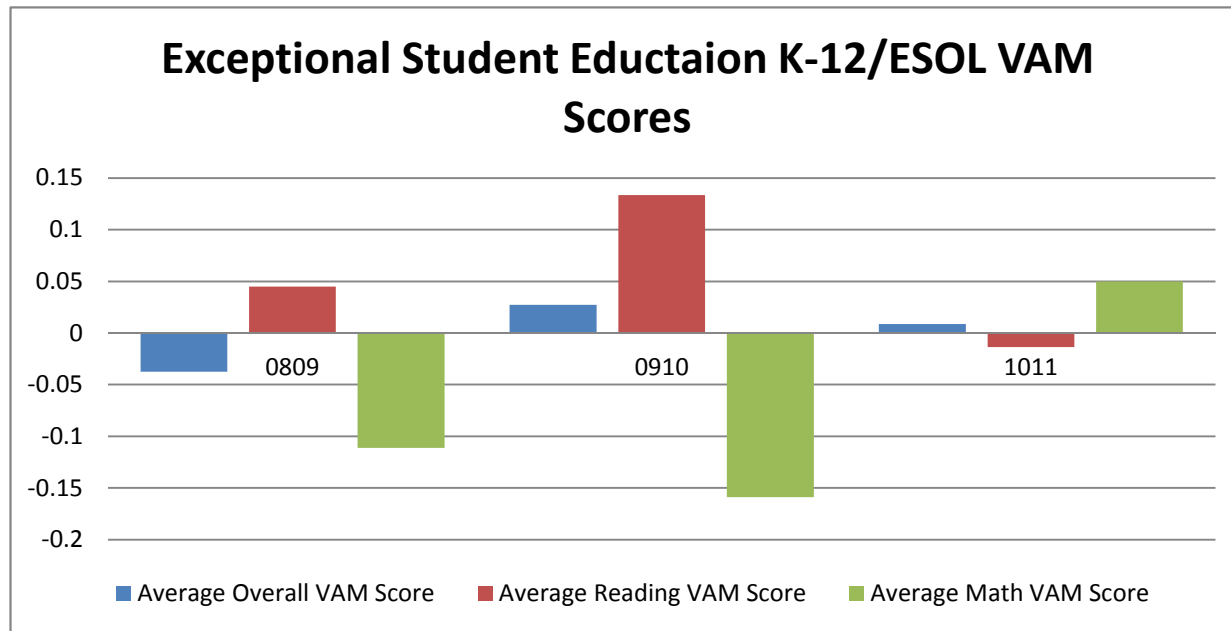

Exceptional Student Eductaion K-12/ESOL VAM Scores

PROGRAM_NAME (Multiple Items)

Completion year	Average Overall VAM Score	Average Reading VAM Score	Average Math VAM Score
0809	-0.038	0.045	-0.111
0910	0.027	0.133	-0.159
1011	0.009	-0.014	0.050
Grand Total	-0.005	0.054	-0.084

Completion Year	Number of Completers	Completers with VAM Score
0809	33	12
0910	29	9
1011	35	8