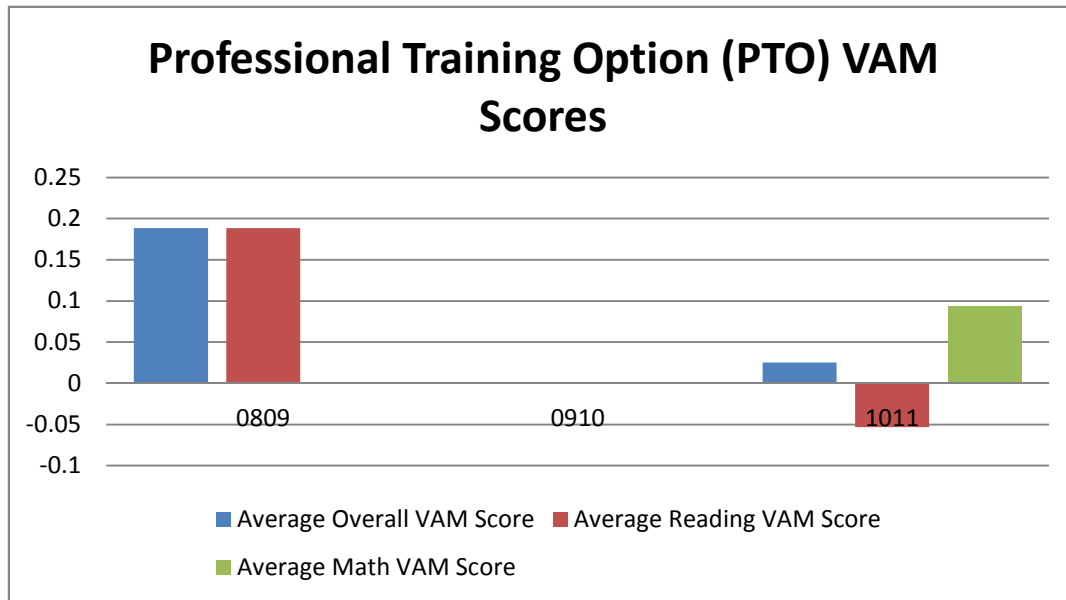

Professional Training Option (PTO) VAM Scores

PROGRAM_NAME Professional Training Option

Completion Year	Average Overall VAM Score	Average Reading VAM Score	Average Math VAM Score
0809	0.189	0.189	
0910			
1011	0.025	-0.053	0.093
Grand Total	0.148	0.128	0.093

Completion Year	Number of Completers	Completers with VAM Score
0809	14	3
0910	35	0
1011	51	1