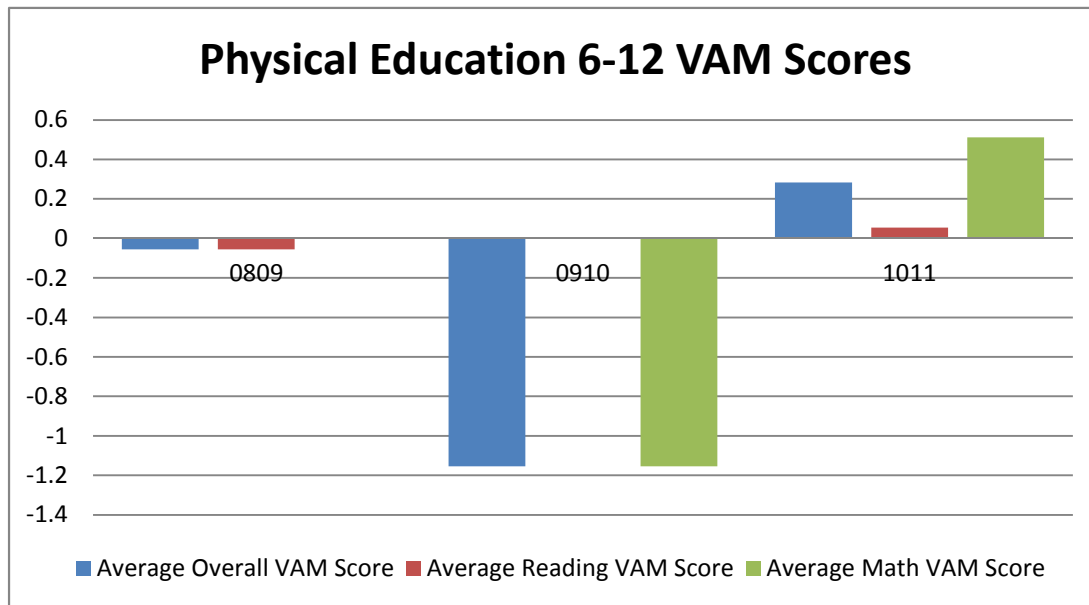

Physical Education 6-12 VAM Scores

PROGRAM_NAME   Physical Education K-12

Completion Year	Average Overall VAM Score	Average Reading VAM Score	Average Math VAM Score
0809	-0.055	-0.055	
0910	-1.154		-1.154
1011	0.283	0.055	0.511
Grand Total	-0.309	0.000	-0.321

Completion Year	Number of Completers	Completers with VAM Score
0809	19	1
0910	11	1
1011	12	1