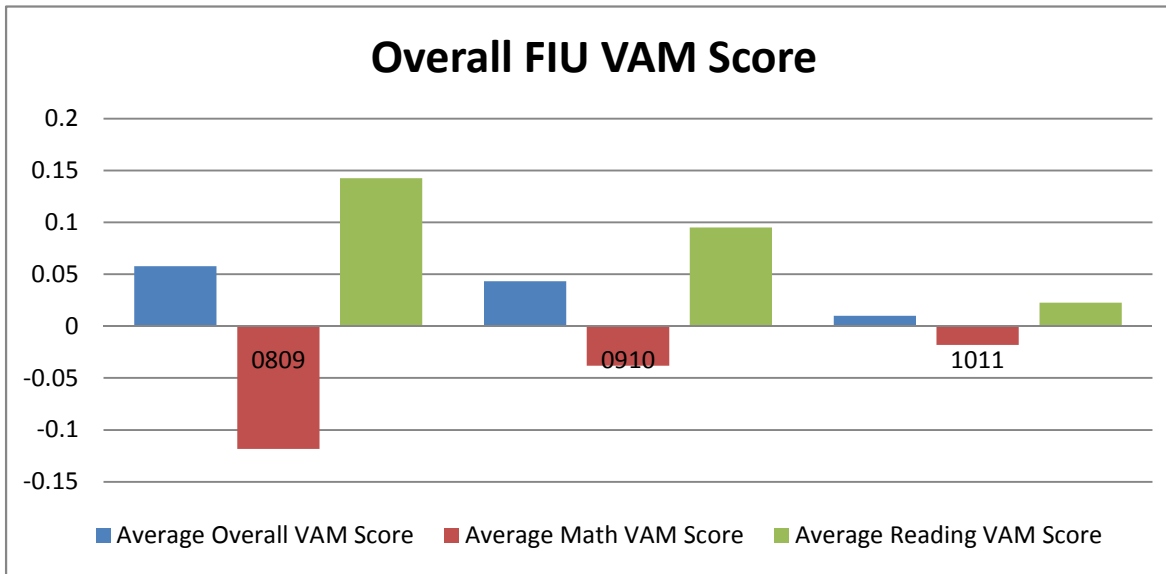

State-Wide VAM Scores

Completion Year	Average Overall VAM Score (MS Degree)	Average Overall VAM Score (BS Degree)
0809	0.010	-0.056
0910	-0.025	-0.069
1011	0.007	-0.046
Grand Total	-0.003	-0.057

Overall FIU VAM Score All Programs

Completion Year	Average Overall VAM Score	Average Math VAM Score	Average Reading VAM Score
0809	0.06	-0.12	0.14
0910	0.04	-0.04	0.09
1011	0.01	-0.02	0.02
Grand Total	0.04	-0.06	0.09

Completion Year	Number of Completers	Completers with VAM Score
0809	444	77
0910	442	58
1011	444	66

Educational Leadership VAM Scores

PROGRAM_NAME Educational Leadership

Completion Year	Average Overall VAM Score	Average Reading VAM Score	Average Math VAM Score
0809	0.181	0.404	0.069
0910	0.143	0.102	0.396
1011	0.191	0.230	0.104
Grand Total	0.172	0.200	0.149