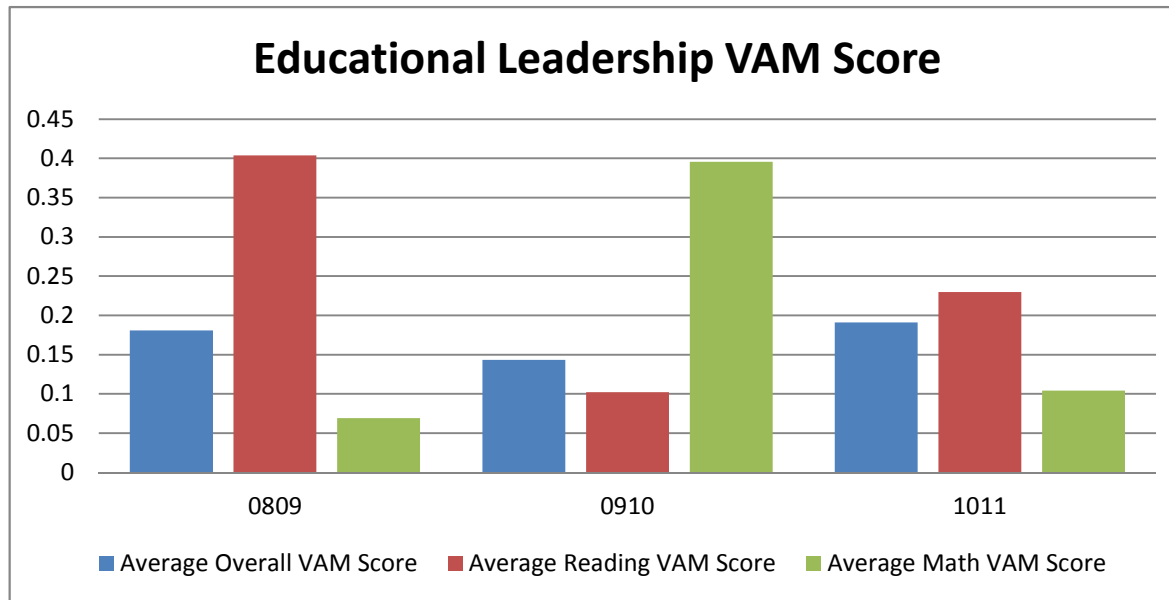

Educational Leadership VAM Scores

PROGRAM_NAME Educational Leadership

Completion Year	Average Overall VAM Score	Average Reading VAM Score	Average Math VAM Score
0809	0.181	0.404	0.069
0910	0.143	0.102	0.396
1011	0.191	0.230	0.104
Grand Total	0.172	0.200	0.149