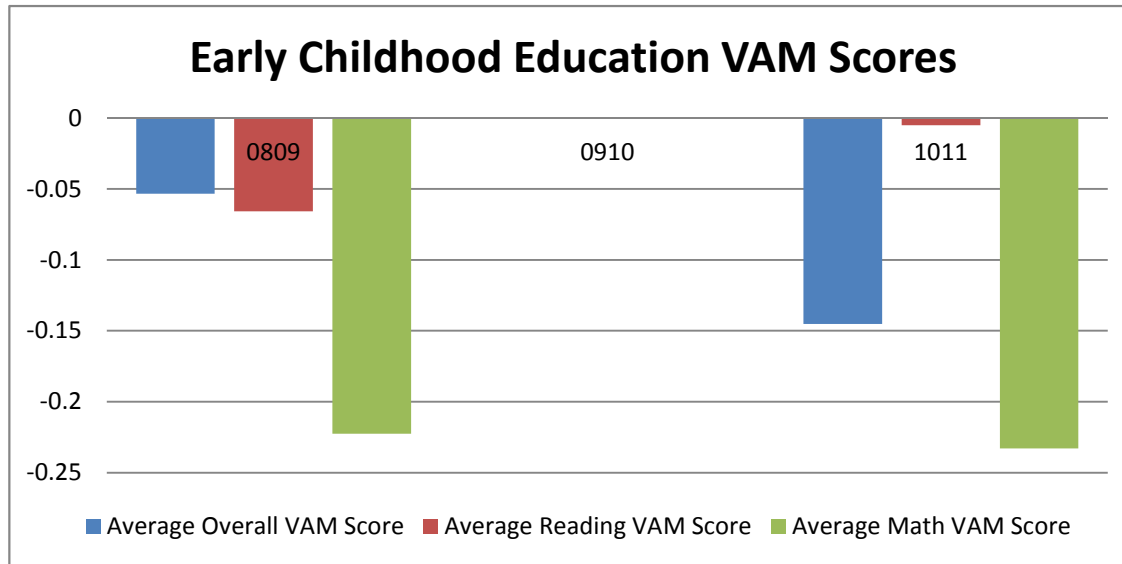

Completion Year	Number of Completers	Completers with VAM Score
0809	4	2
0910	8	1
1011	4	1

Physical Education 6-12 VAM Scores

PROGRAM_NAME Physical Education K-12

Completion Year	Average Overall VAM Score	Average Reading VAM Score	Average Math VAM Score
0809	-0.055	-0.055	
0910	-1.154		-1.154
1011	0.283	0.055	0.511
Grand Total	-0.309	0.000	-0.321

Completion Year	Number of Completers	Completers with VAM Score
0809	19	1
0910	11	1
1011	12	1

Early Childhood Education VAM Scores

PROGRAM_NAME Prekindergarten-Primary Education Age 3-G

Completion Year	Average Overall VAM Score	Average Reading VAM Score	Average Math VAM Score
0809		-0.053	-0.223
0910			
1011	-0.145	-0.005	-0.233
Grand Total	-0.090	-0.051	-0.229