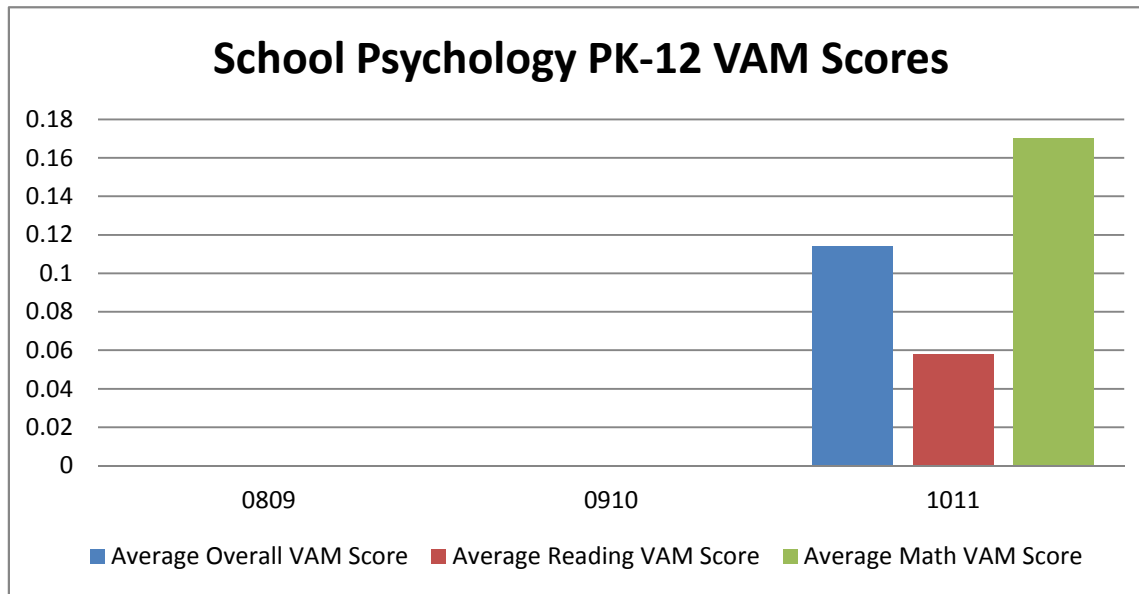

School Psychology PK-12 VAM Scores

PROGRAM_NAME School Psychology PK-12

Completion Year	Average Overall VAM Score	Average Reading VAM Score	Average Math VAM Score
0809			
0910			
1011	0.114	0.058	0.170
Grand Total	0.114	0.058	0.170

Completion Year	Number of Completers	Completers with VAM Score
0809	11	0
0910	8	0
1011	8	1