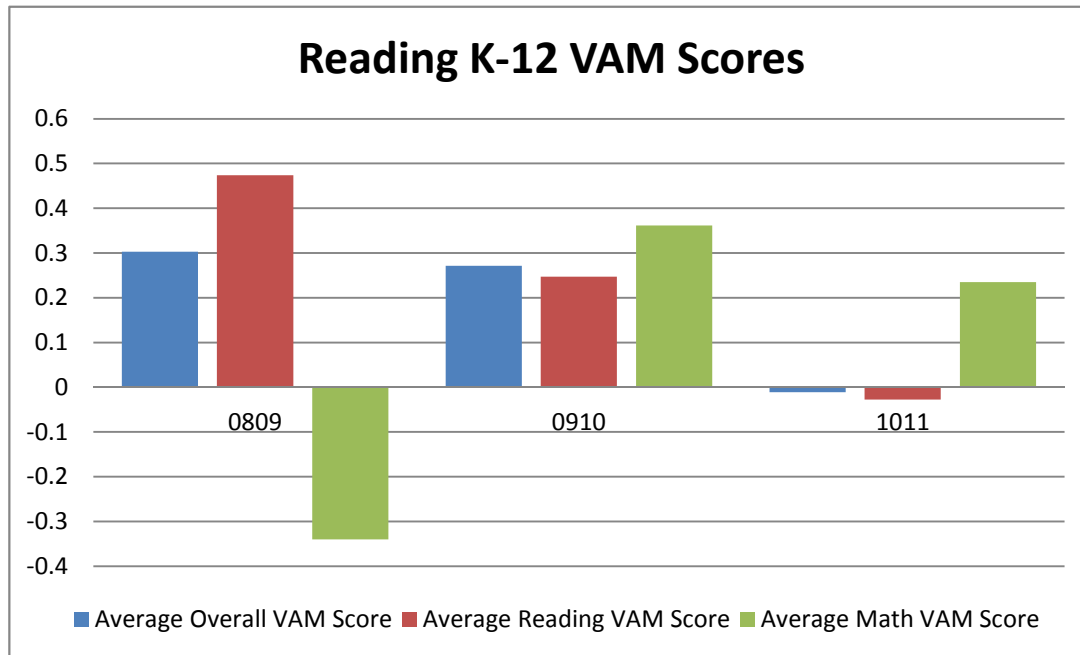

Reading K-12 VAM Scores

PROGRAM_NAME   Reading K-12

Completion Year	Average Overall VAM Score	Average Reading VAM Score	Average Math VAM Score
0809	0.303	0.474	-0.340
0910	0.271	0.247	0.362
1011	-0.011	-0.028	0.235
Grand Total	0.218	0.264	0.036

Completion Year	Number of Completers	Completers with VAM Score
0809	52	14
0910	57	12
1011	40	8